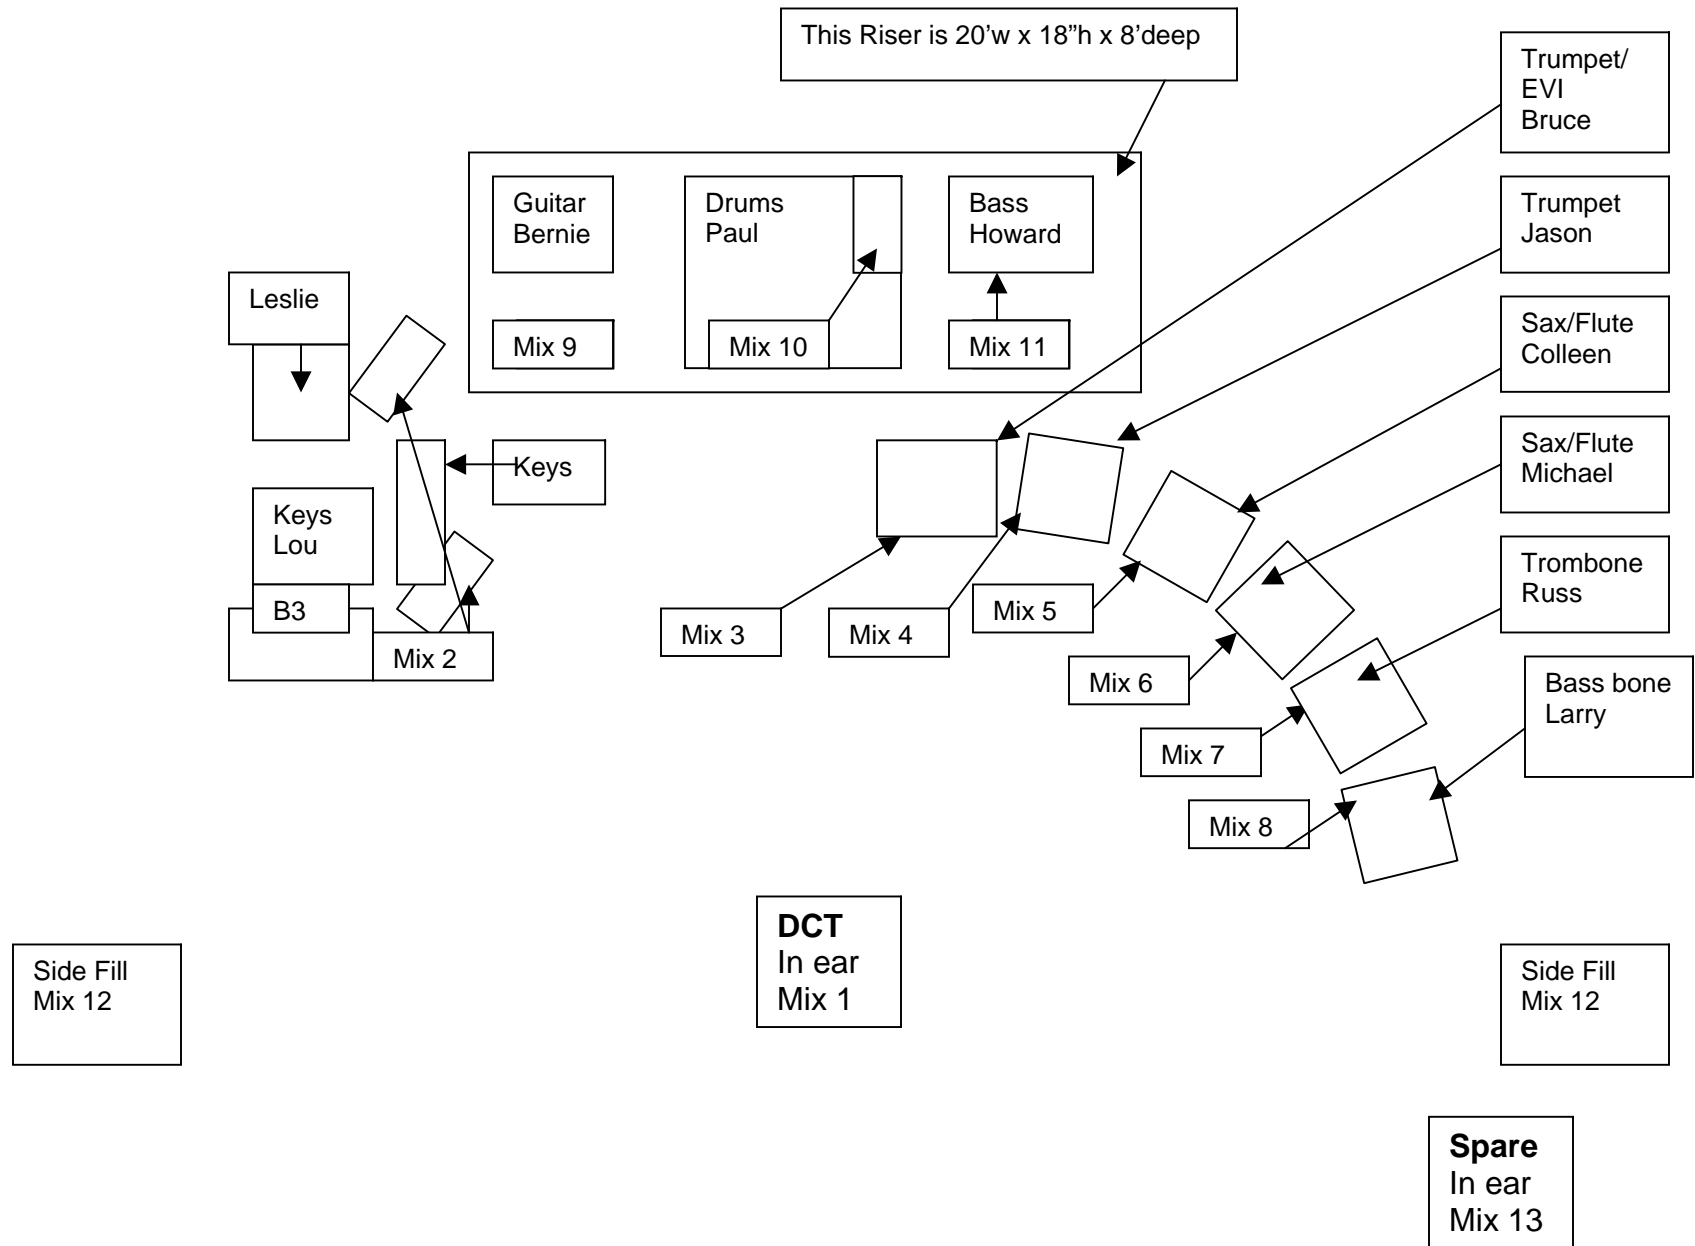

# David Clayton-Thomas + Ten Piece Band Stage Plot 2008

Questions ?

Contact Bill Girdwood [girdwoodproduction@gmail.com](mailto:girdwoodproduction@gmail.com) or cell 289 260 3240